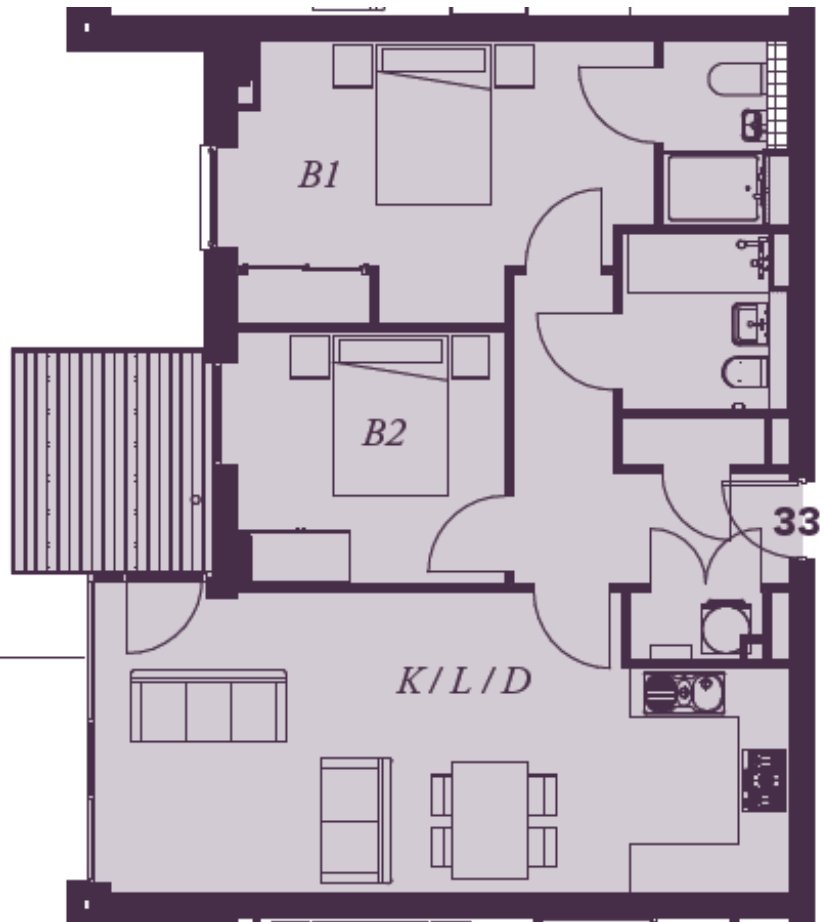

APARTMENT
THIRTY THREE

APARTMENT
**THIRTY
THREE**

Two bedrooms, two bathrooms

KITCHEN/LIVING/DINING 8.30m x 3.60m 27'3" x 11'10"

BEDROOM ONE 5.07m x 3.37m 16'5" x 11'1"

BEDROOM TWO 3.20m x 3.00m 10'6" x 9'10"

BALCONY

TOTAL

73 SQ M

790 SQ FT